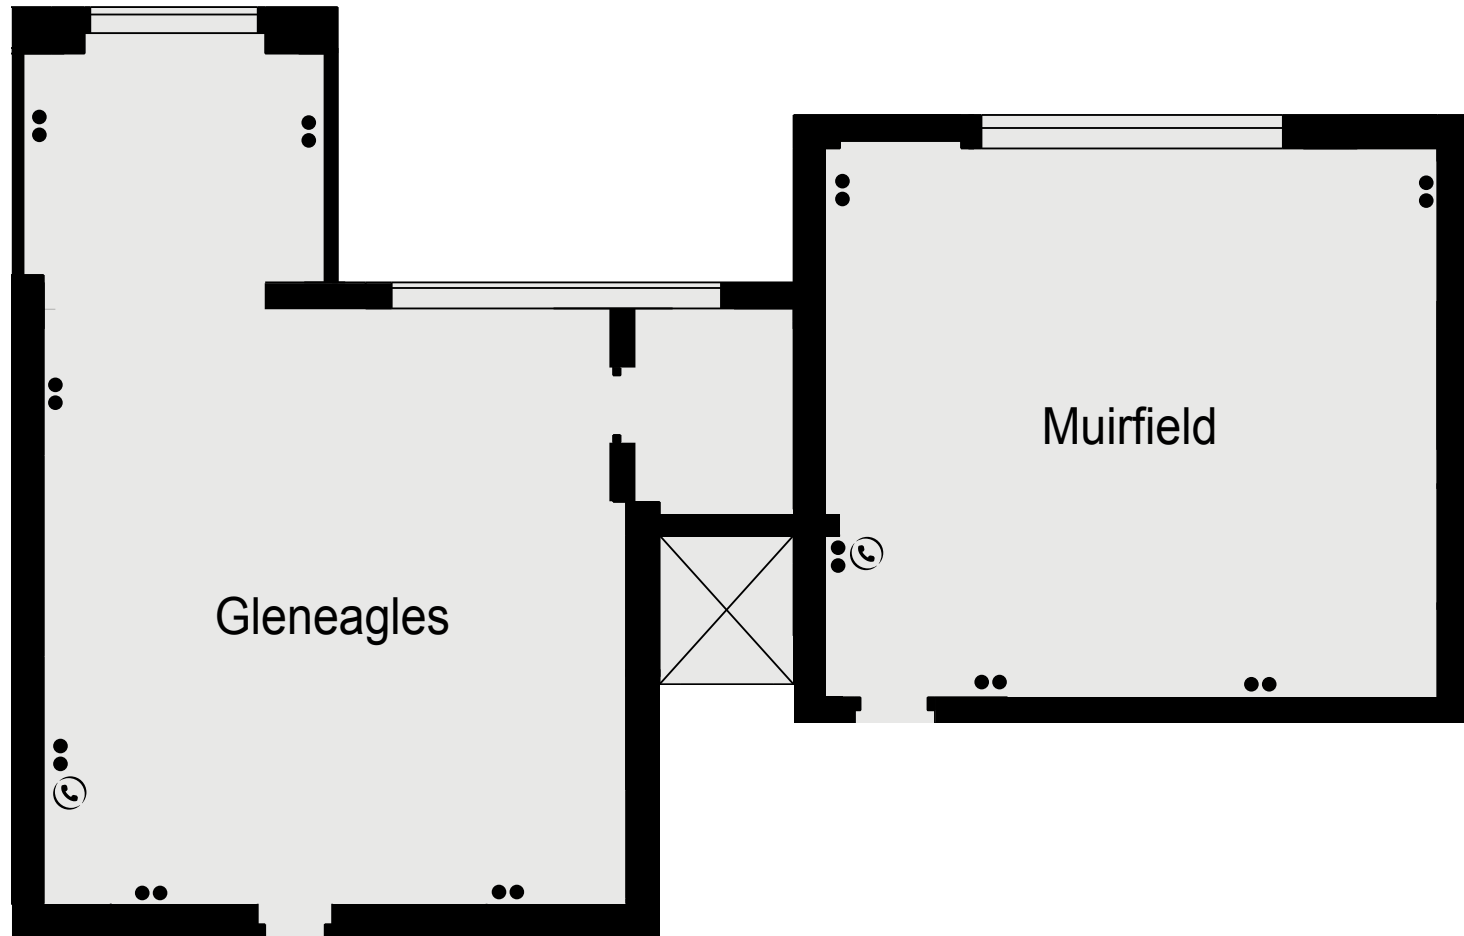

DUNSTON HALL

THE QHOTELS COLLECTION

CAPACITIES

Meeting Room	Floor	Theatre Style	Cabaret	Classroom	Boardroom	Banquet	U-Shape	Dinner Dance
Sunningdale Suite	1	300	200	105	n/a	230	n/a	230
Garden Marquee	G	300	230	105	n/a	230	n/a	220
Eaton Suite	G	90	80	42	38	80	36	80
Fulford Suite	G	90	50	22	30	50	27	50
Gleneagles Suite	1	30	30	12	17	30	18	21
Muirfield Suite	1	36	30	12	20	30	18	30
Brabazon Suite	G	36	24	16	18	20	18	20
St Andrews Suite	1	32	20	18	18	20	16	20
Wentworth Suite	1	42	24	18	18	36	18	n/a
La Fontaine	G	80	70	28	32	70	27	60
The Boardroom	G	15	n/a	4	12	12	8	n/a

KEY

- Single 13amp Power Point
- Double 13amp Power Point
- ☎ Telephone Socket
- ♿ Wheelchair Access
- 🚪 Fire Exit

DUNSTON HALL

THE QHOTELS COLLECTION

GROUND FLOOR

KEY

- Single 13amp Power Point
- Double 13amp Power Point
- ☎ Telephone Socket
- ♿ Wheelchair Access
- 🚪 Fire Exit

KEY

- Single 13amp Power Point
- Double 13amp Power Point
- ☎ Telephone Socket
- ♿ Wheelchair Access
- 🚪 Fire Exit

KEY

- Single 13amp Power Point
- Double 13amp Power Point
- ☎ Telephone Socket
- ♿ Wheelchair Access
- 🚪 Fire Exit

KEY

- Single 13amp Power Point
- Double 13amp Power Point
- ☎ Telephone Socket
- ♿ Wheelchair Access
- 🚪 Fire Exit

DUNSTON HALL

THE QHOTELS COLLECTION

FIRST FLOOR

KEY

- Single 13amp Power Point
- Double 13amp Power Point
- ☎ Telephone Socket
- ♿ Wheelchair Access
- 🚪 Fire Exit