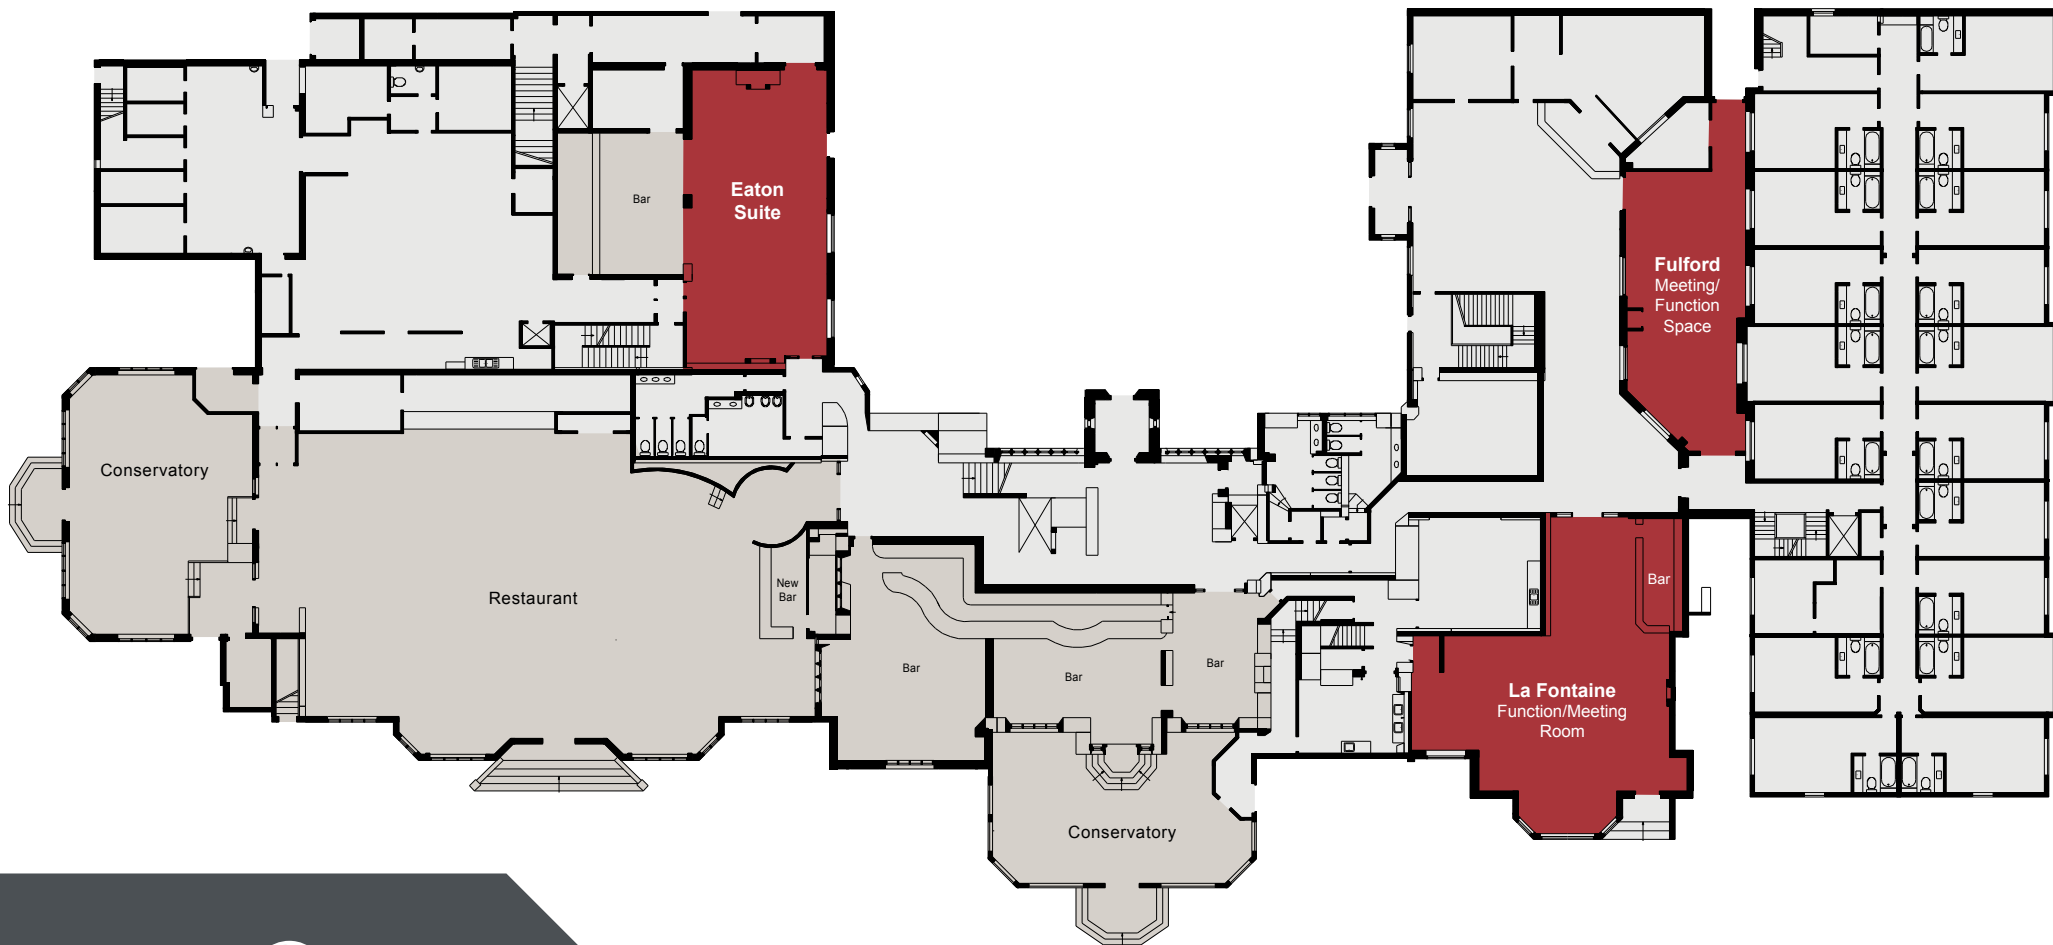

DUNSTON HALL

THE QHOTELS COLLECTION

CAPACITIES

Meeting Room	Floor	Theatre Style	Cabaret	Classroom	Boardroom	Banquet	U-Shape	Dinner Dance
Sunningdale Suite	1	300	200	105	n/a	230	n/a	230
Garden Marquee	G	300	230	105	n/a	230	n/a	220
Eaton Suite	G	90	80	42	38	80	36	80
Fulford Suite	G	90	50	22	30	50	27	50
Gleneagles Suite	1	30	30	12	17	30	18	21
Muirfield Suite	1	36	30	12	20	30	18	30
Brabazon Suite	G	36	24	16	18	20	18	20
St Andrews Suite	1	32	20	18	18	20	16	20
Wentworth Suite	1	42	24	18	18	36	18	n/a
La Fontaine	G	80	70	28	32	70	27	60
The Boardroom	G	15	n/a	4	12	12	8	n/a

DUNSTON HALL

THE QHOTELS COLLECTION

DUNSTON HALL

THE QHOTELS COLLECTION

GROUND FLOOR

DUNSTON HALL

THE QHOTELS COLLECTION

FIRST FLOOR

KEY

- Single 13amp Power Point
- Double 13amp Power Point
- ☎ Telephone Socket
- ♿ Wheelchair Access
- 🚪 Fire Exit

DUNSTON HALL

THE QHOTELS COLLECTION

GROUND FLOOR

KEY

- Single 13amp Power Point
- Double 13amp Power Point
- ☎ Telephone Socket
- ♿ Wheelchair Access
- 🚪 Fire Exit

KEY

- Single 13amp Power Point
- Double 13amp Power Point
- ☎ Telephone Socket
- ♿ Wheelchair Access
- 🚪 Fire Exit

DUNSTON HALL

THE QHOTELS COLLECTION

FIRST FLOOR

KEY

- Single 13amp Power Point
- Double 13amp Power Point
- ☎ Telephone Socket
- ♿ Wheelchair Access
- 🚪 Fire Exit