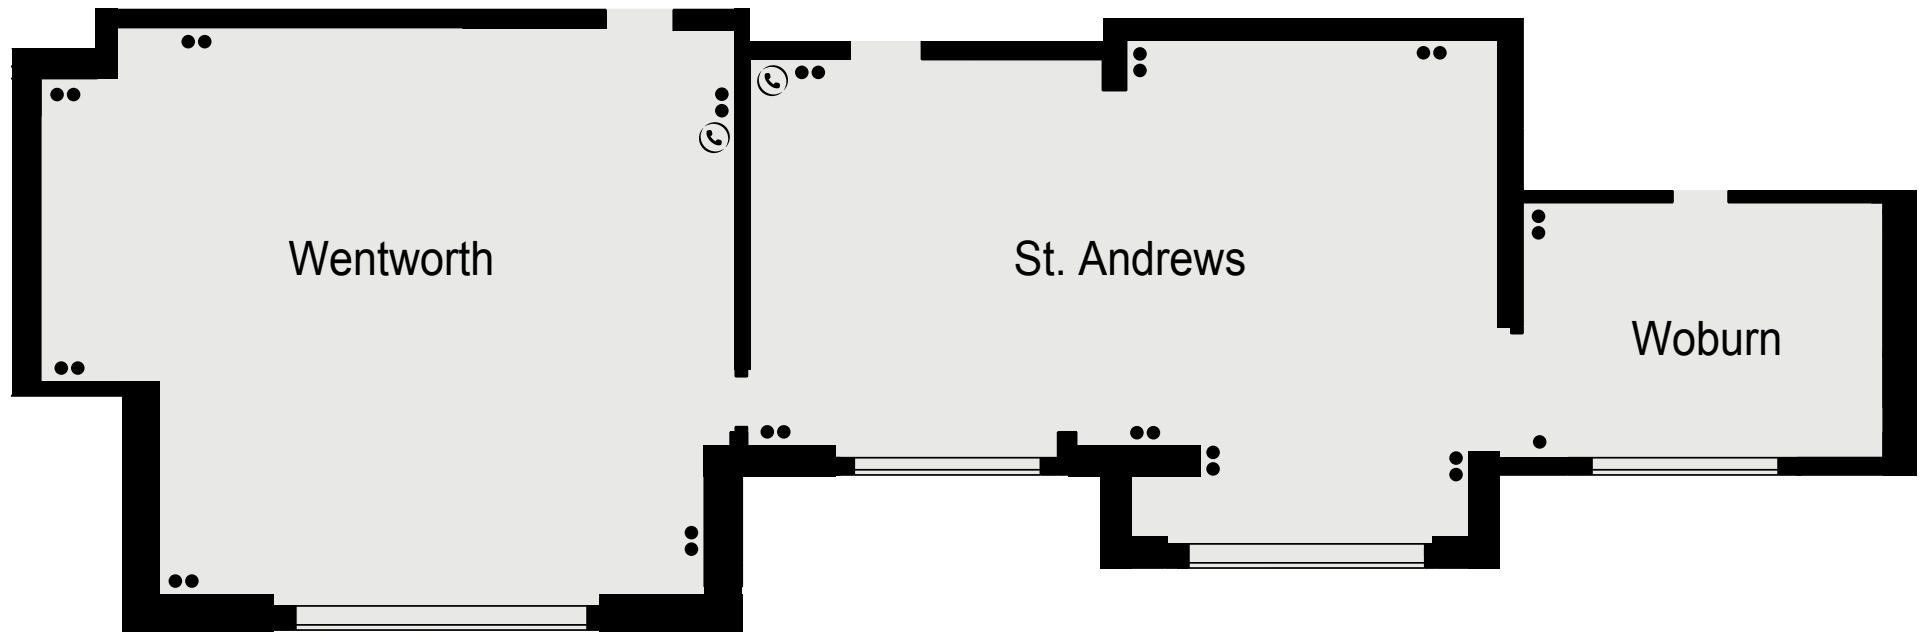

DUNSTON HALL

THE QHOTELS COLLECTION

CAPACITIES

Meeting Room	Floor	Theatre Style	Cabaret	Classroom	Boardroom	Banquet	U-Shape	Dinner Dance
Sunningdale Suite	1	300	200	105	n/a	230	n/a	230
Garden Marquee	G	300	230	105	n/a	230	n/a	220
Eaton Suite	G	90	80	42	38	80	36	80
Fulford Suite	G	90	50	22	30	50	27	50
Gleneagles Suite	1	30	30	12	17	30	18	21
Muirfield Suite	1	36	30	12	20	30	18	30
Brabazon Suite	G	36	24	16	18	20	18	20
St Andrews Suite	1	32	20	18	18	20	16	20
Wentworth Suite	1	42	24	18	18	36	18	n/a
La Fontaine	G	80	70	28	32	70	27	60
The Boardroom	G	15	n/a	4	12	12	8	n/a

KEY

- Single 13amp Power Point
- Double 13amp Power Point
- ☎ Telephone Socket
- ♿ Wheelchair Access
- 🚪 Fire Exit

DUNSTON HALL

THE QHOTELS COLLECTION

FIRST FLOOR

KEY

- Single 13amp Power Point
- Double 13amp Power Point
- ☎ Telephone Socket
- ♿ Wheelchair Access
- 🚪 Fire Exit