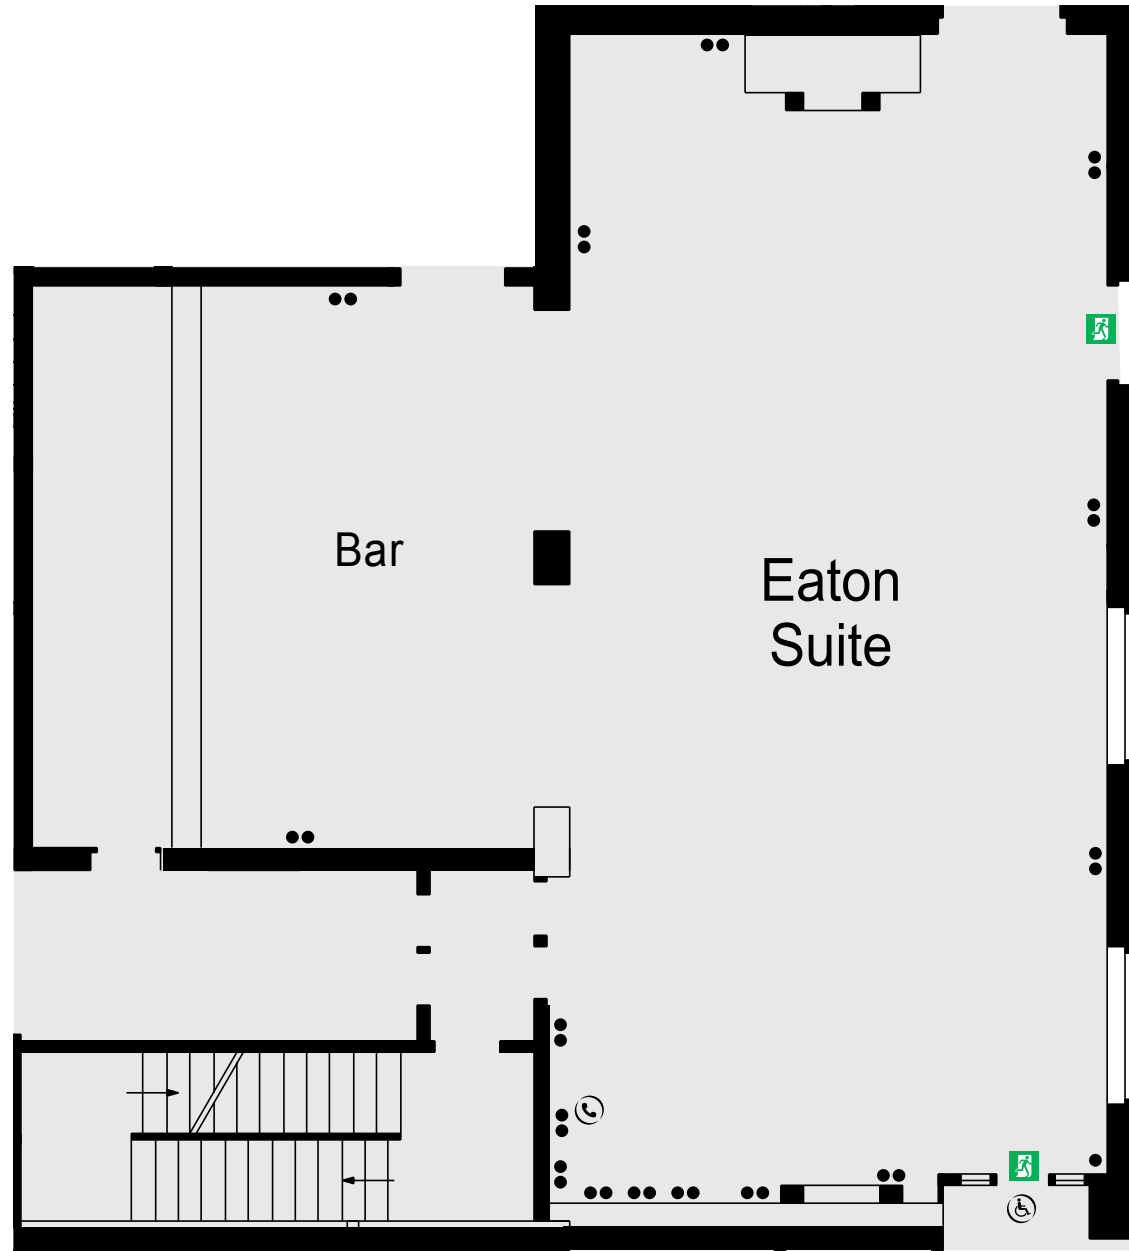

DUNSTON HALL

THE QHOTELS COLLECTION

CAPACITIES

Meeting Room	Floor	Theatre Style	Cabaret	Classroom	Boardroom	Banquet	U-Shape	Dinner Dance
Sunningdale Suite	1	300	200	105	n/a	230	n/a	230
Garden Marquee	G	300	230	105	n/a	230	n/a	220
Eaton Suite	G	90	80	42	38	80	36	80
Fulford Suite	G	90	50	22	30	50	27	50
Gleneagles Suite	1	30	30	12	17	30	18	21
Muirfield Suite	1	36	30	12	20	30	18	30
Brabazon Suite	G	36	24	16	18	20	18	20
St Andrews Suite	1	32	20	18	18	20	16	20
Wentworth Suite	1	42	24	18	18	36	18	n/a
La Fontaine	G	80	70	28	32	70	27	60
The Boardroom	G	15	n/a	4	12	12	8	n/a

DUNSTON HALL

THE QHOTELS COLLECTION

DUNSTON HALL

THE QHOTELS COLLECTION

GROUND FLOOR

DUNSTON HALL

THE QHOTELS COLLECTION

FIRST FLOOR

KEY

- Single 13amp Power Point
- Double 13amp Power Point
- ☎ Telephone Socket
- ♿ Wheelchair Access
- 🚪 Fire Exit

DUNSTON HALL

THE QHOTELS COLLECTION

GROUND FLOOR

KEY

- Single 13amp Power Point
- Double 13amp Power Point
- ☎ Telephone Socket
- ♿ Wheelchair Access
- 🚪 Fire Exit

KEY

- Single 13amp Power Point
- Double 13amp Power Point
- ☎ Telephone Socket
- ♿ Wheelchair Access
- 🚪 Fire Exit

DUNSTON HALL

THE QHOTELS COLLECTION

FIRST FLOOR

KEY

- Single 13amp Power Point
- Double 13amp Power Point
- ☎ Telephone Socket
- ♿ Wheelchair Access
- 🚪 Fire Exit