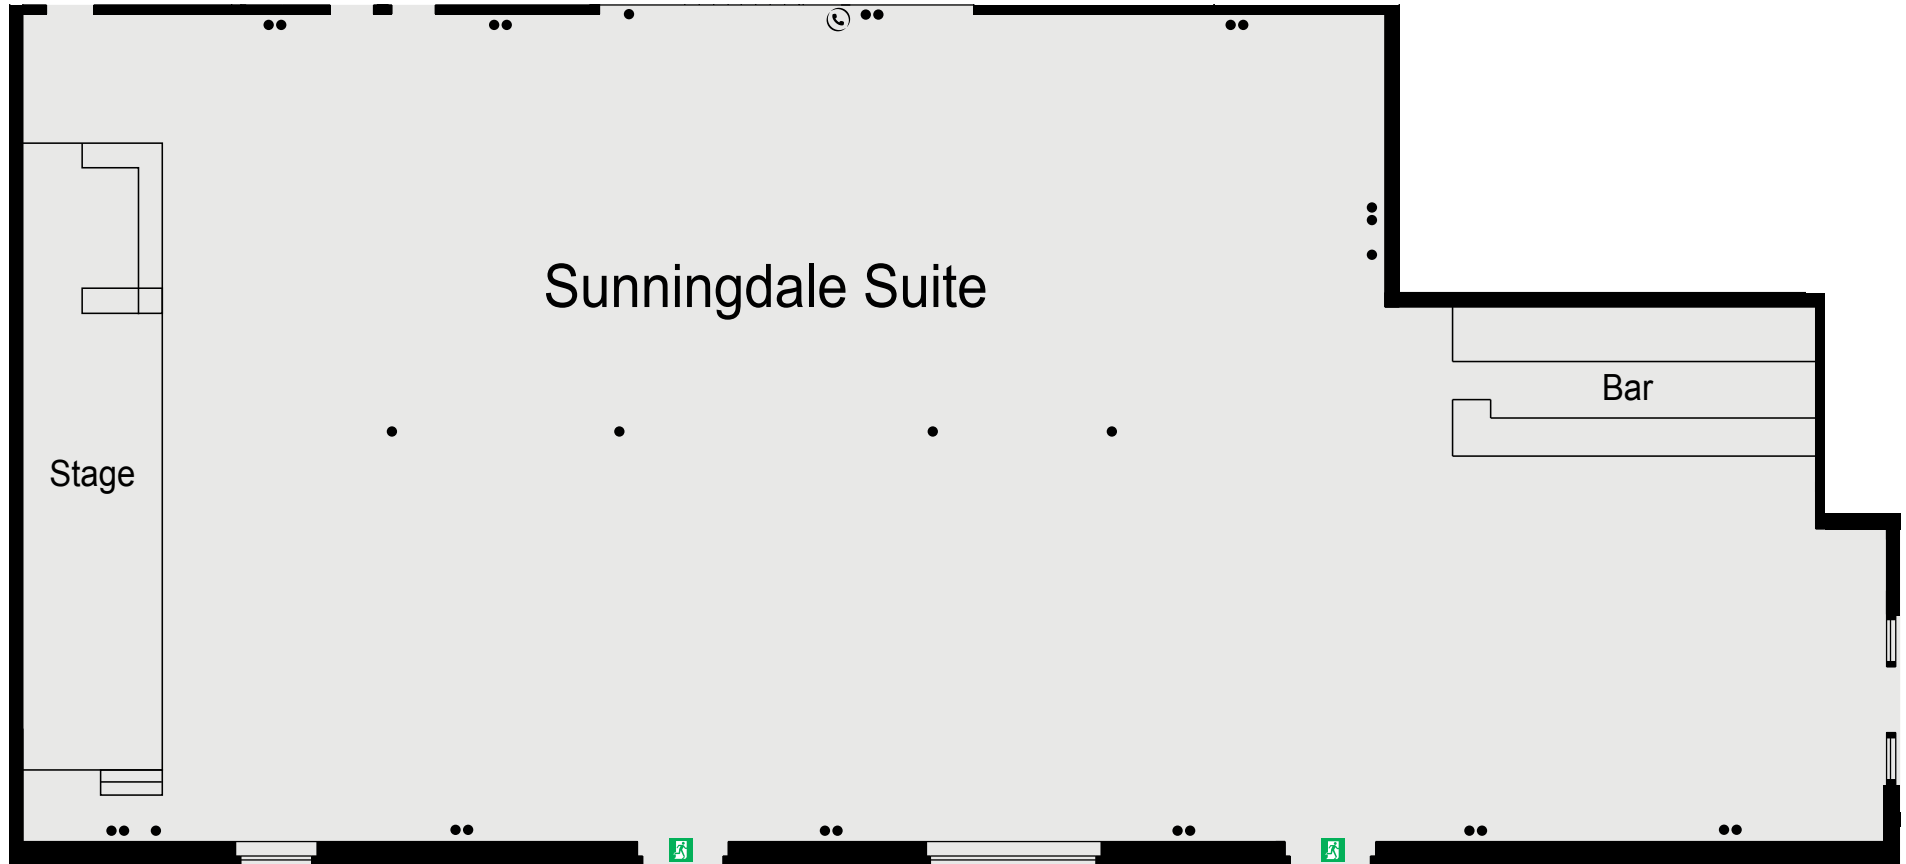

KEY

- Single 13amp Power Point
- ●● Double 13amp Power Point
- ☎ Telephone Socket
- ♿ Wheelchair Access
- 🚪 Fire Exit