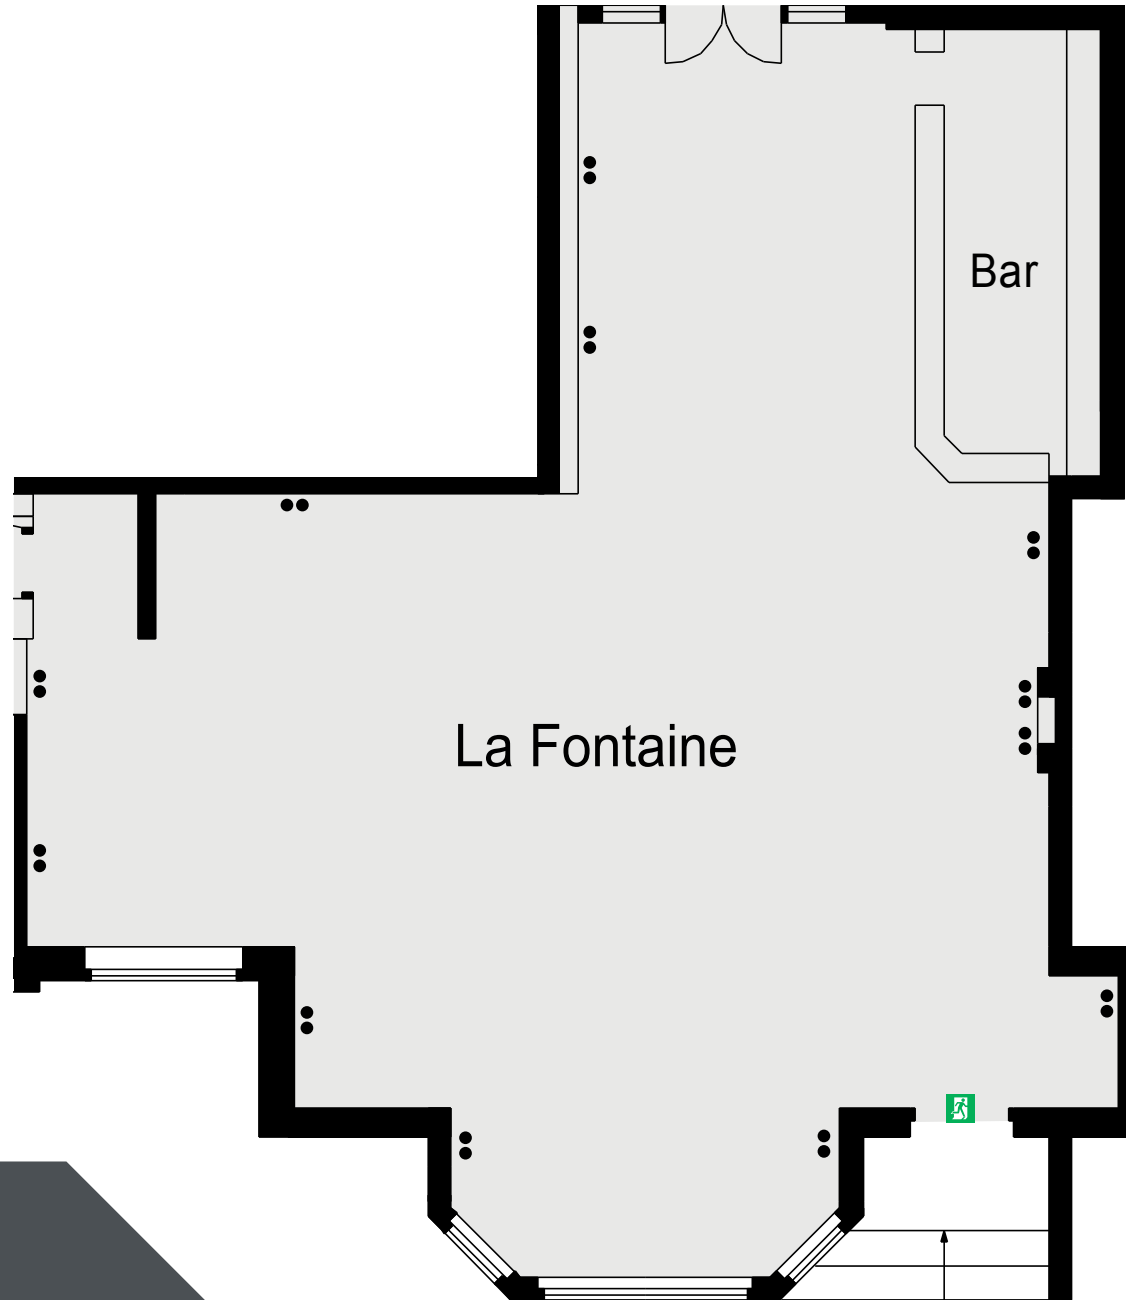

DUNSTON HALL

THE QHOTELS COLLECTION

CAPACITIES

Meeting Room	Floor	Theatre Style	Cabaret	Classroom	Boardroom	Banquet	U-Shape	Dinner Dance
Sunningdale Suite	1	300	200	105	n/a	230	n/a	230
Garden Marquee	G	300	230	105	n/a	230	n/a	220
Eaton Suite	G	90	80	42	38	80	36	80
Fulford Suite	G	90	50	22	30	50	27	50
Gleneagles Suite	1	30	30	12	17	30	18	21
Muirfield Suite	1	36	30	12	20	30	18	30
Brabazon Suite	G	36	24	16	18	20	18	20
St Andrews Suite	1	32	20	18	18	20	16	20
Wentworth Suite	1	42	24	18	18	36	18	n/a
La Fontaine	G	80	70	28	32	70	27	60
The Boardroom	G	15	n/a	4	12	12	8	n/a

DUNSTON HALL

THE QHOTELS COLLECTION

DUNSTON HALL

THE QHOTELS COLLECTION

GROUND FLOOR

DUNSTON HALL

THE QHOTELS COLLECTION

FIRST FLOOR

KEY

- Single 13amp Power Point
- Double 13amp Power Point
- ☎ Telephone Socket
- ♿ Wheelchair Access
- 🚪 Fire Exit

DUNSTON HALL

THE QHOTELS COLLECTION

GROUND FLOOR

KEY

- Single 13amp Power Point
- Double 13amp Power Point
- ☎ Telephone Socket
- ♿ Wheelchair Access
- 🚪 Fire Exit

KEY

- Single 13amp Power Point
- Double 13amp Power Point
- ☎ Telephone Socket
- ♿ Wheelchair Access
- 🚪 Fire Exit

KEY

- Single 13amp Power Point
- Double 13amp Power Point
- ☎ Telephone Socket
- ♿ Wheelchair Access
- 🚪 Fire Exit