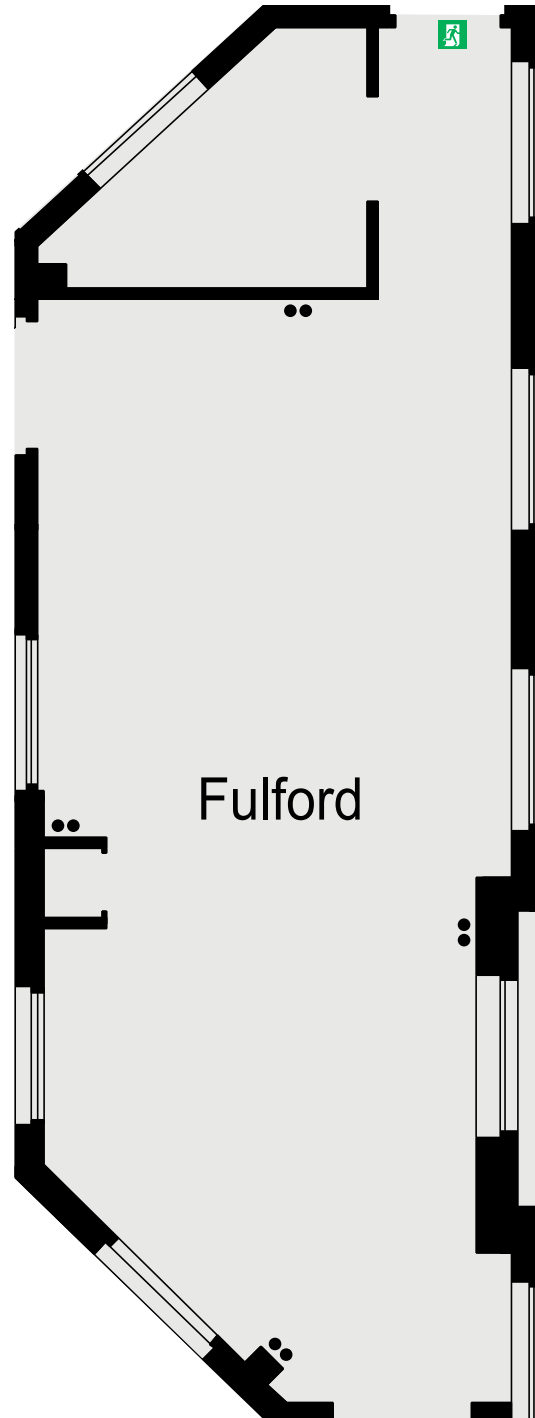

DUNSTON HALL

THE QHOTELS COLLECTION

CAPACITIES

Meeting Room	Floor	Theatre Style	Cabaret	Classroom	Boardroom	Banquet	U-Shape	Dinner Dance
Sunningdale Suite	1	300	200	105	n/a	230	n/a	230
Garden Marquee	G	300	230	105	n/a	230	n/a	220
Eaton Suite	G	90	80	42	38	80	36	80
Fulford Suite	G	90	50	22	30	50	27	50
Gleneagles Suite	1	30	30	12	17	30	18	21
Muirfield Suite	1	36	30	12	20	30	18	30
Brabazon Suite	G	36	24	16	18	20	18	20
St Andrews Suite	1	32	20	18	18	20	16	20
Wentworth Suite	1	42	24	18	18	36	18	n/a
La Fontaine	G	80	70	28	32	70	27	60
The Boardroom	G	15	n/a	4	12	12	8	n/a

DUNSTON HALL

THE QHOTELS COLLECTION

DUNSTON HALL

THE QHOTELS COLLECTION

GROUND FLOOR

DUNSTON HALL

THE QHOTELS COLLECTION

FIRST FLOOR

KEY

- Single 13amp Power Point
- Double 13amp Power Point
- ☎ Telephone Socket
- ♿ Wheelchair Access
- 🚪 Fire Exit

DUNSTON HALL

THE QHOTELS COLLECTION

GROUND FLOOR

KEY

- Single 13amp Power Point
- Double 13amp Power Point
- ☎ Telephone Socket
- ♿ Wheelchair Access
- 🚪 Fire Exit

KEY

- Single 13amp Power Point
- Double 13amp Power Point
- ☎ Telephone Socket
- ♿ Wheelchair Access
- 🚪 Fire Exit

KEY

- Single 13amp Power Point
- Double 13amp Power Point
- ☎ Telephone Socket
- ♿ Wheelchair Access
- 🚪 Fire Exit