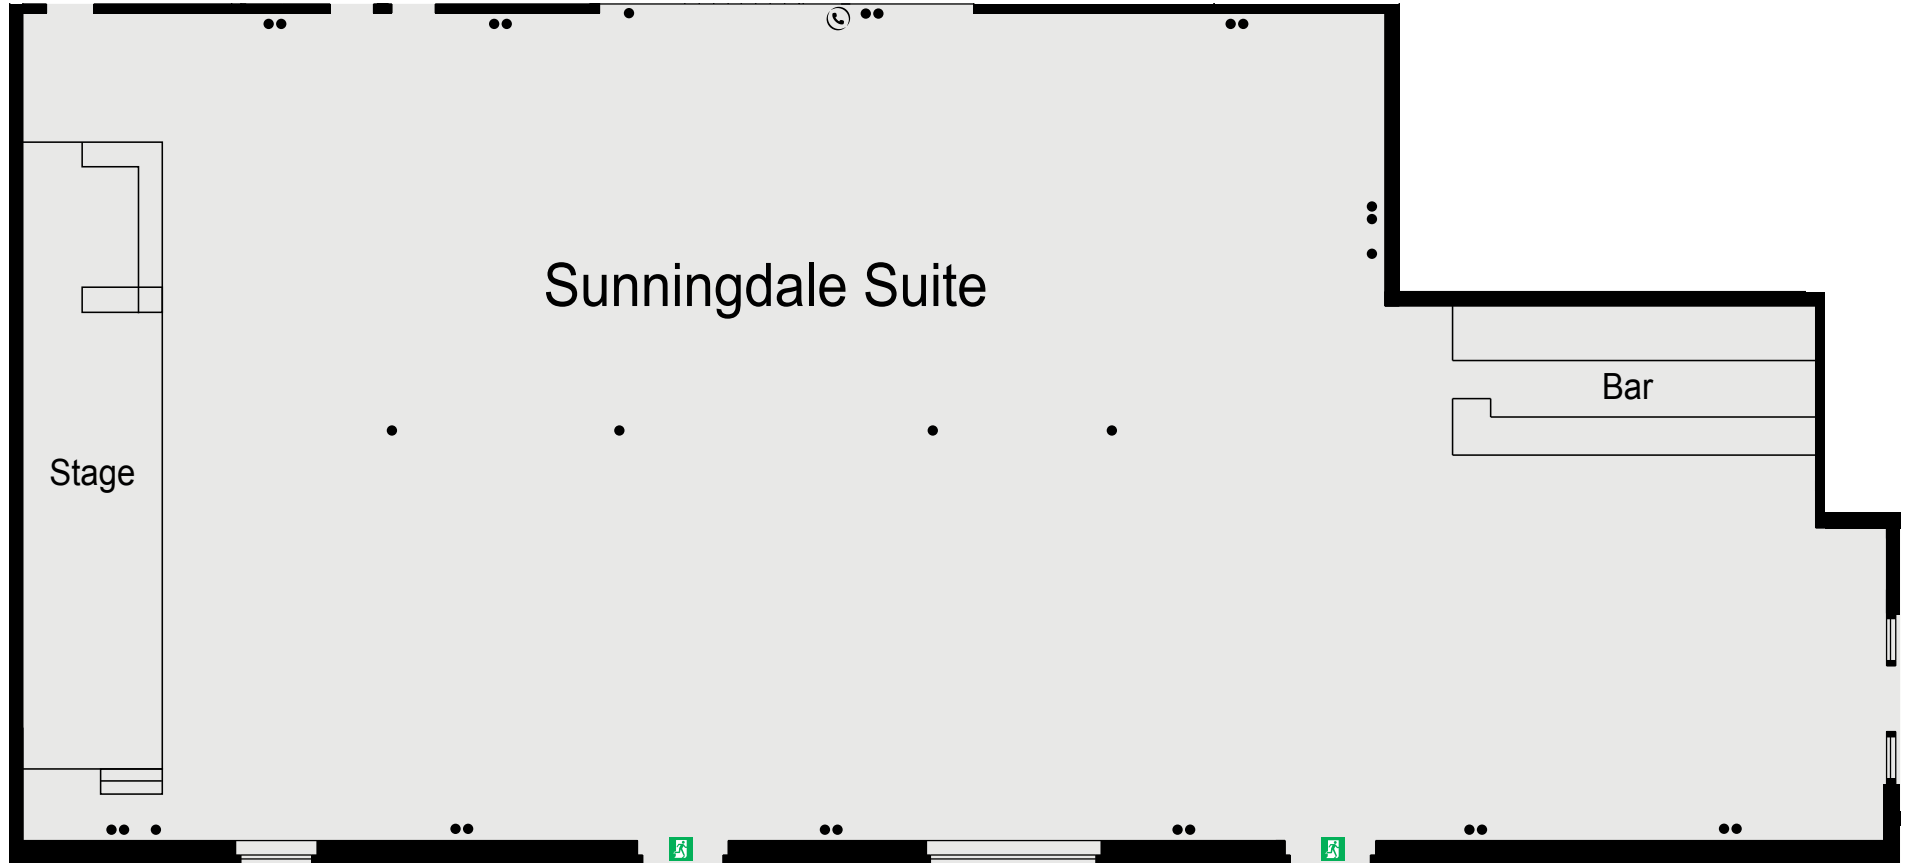

KEY

- Single 13amp Power Point
- ●● Double 13amp Power Point
- ☎ Telephone Socket
- ♿ Wheelchair Access
- 🚪 Fire Exit