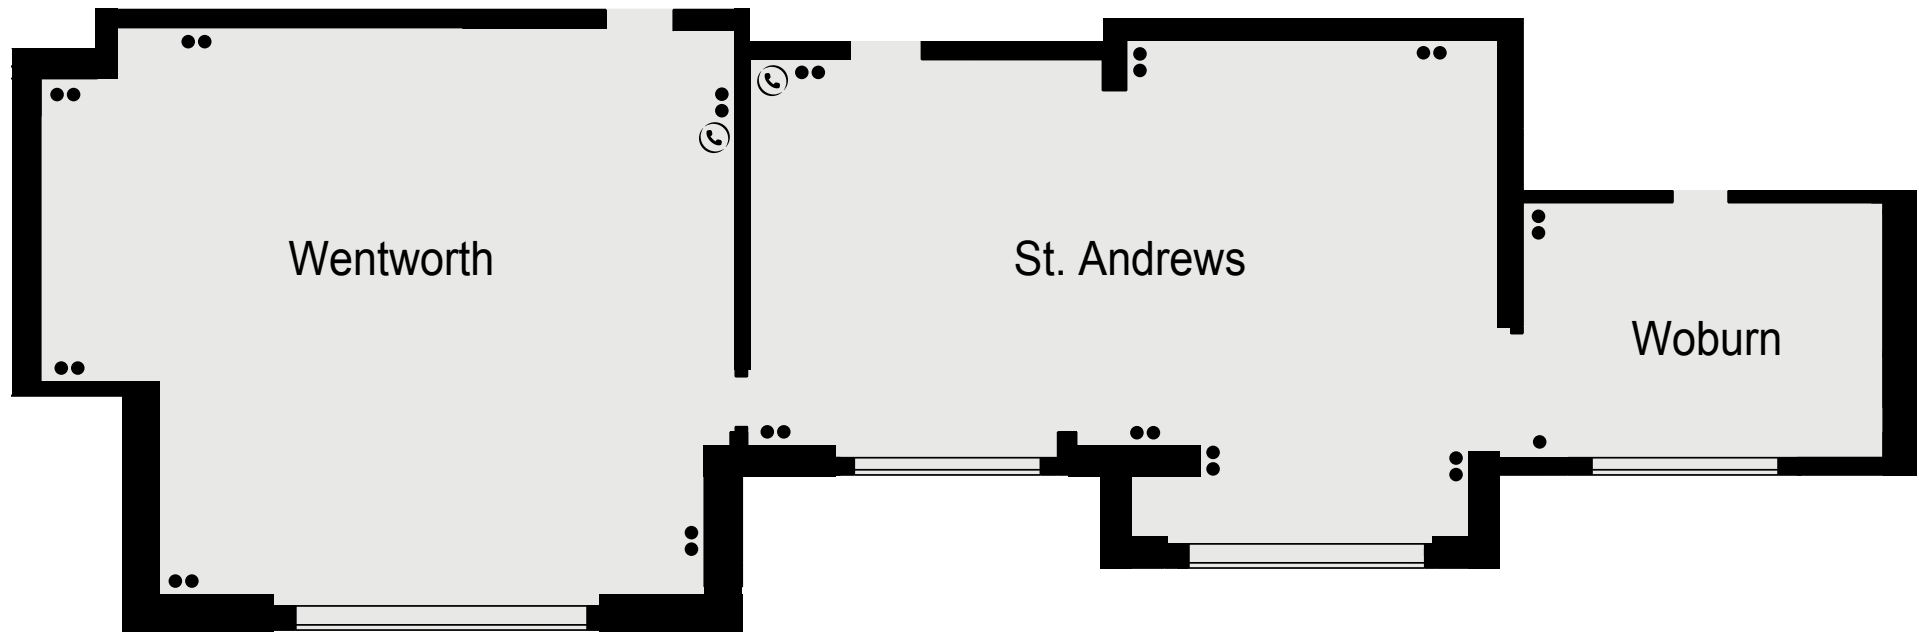

KEY

- Single 13amp Power Point
- ●● Double 13amp Power Point
- ☎ Telephone Socket
- ♿ Wheelchair Access
- 🚪 Fire Exit

DUNSTON HALL

THE QHOTELS COLLECTION

FIRST FLOOR