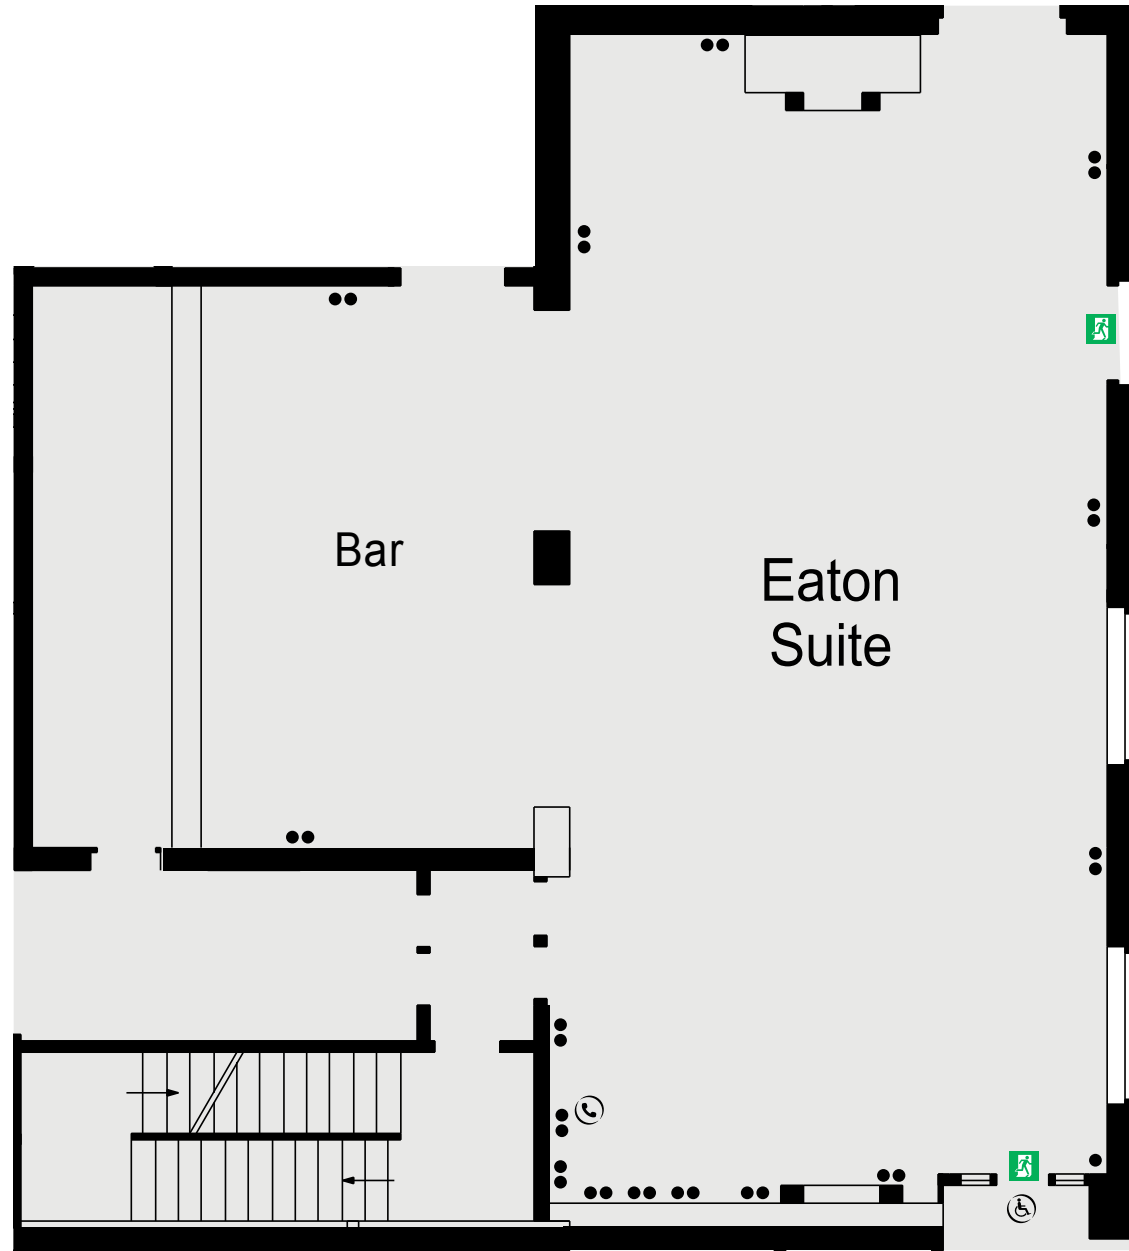

# DUNSTON HALL

THE QHOTELS COLLECTION

DUNSTON HALL

THE QHOTELS COLLECTION

GROUND FLOOR

DUNSTON HALL

THE QHOTELS COLLECTION

FIRST FLOOR

**KEY**

- Single 13amp Power Point
- Double 13amp Power Point
- ☎ Telephone Socket
- ♿ Wheelchair Access
- 🚪 Fire Exit

**DUNSTON HALL**

THE QHOTELS COLLECTION

GROUND FLOOR

## KEY

- Single 13amp Power Point
- Double 13amp Power Point
- ☎ Telephone Socket
- ♿ Wheelchair Access
- 🚪 Fire Exit

**KEY**

- Single 13amp Power Point
- Double 13amp Power Point
- ☎ Telephone Socket
- ♿ Wheelchair Access
- 🚪 Fire Exit

## KEY

- Single 13amp Power Point
- Double 13amp Power Point
- ☎ Telephone Socket
- ♿ Wheelchair Access
- 🚪 Fire Exit

DUNSTON HALL

THE QHOTELS COLLECTION

FIRST FLOOR