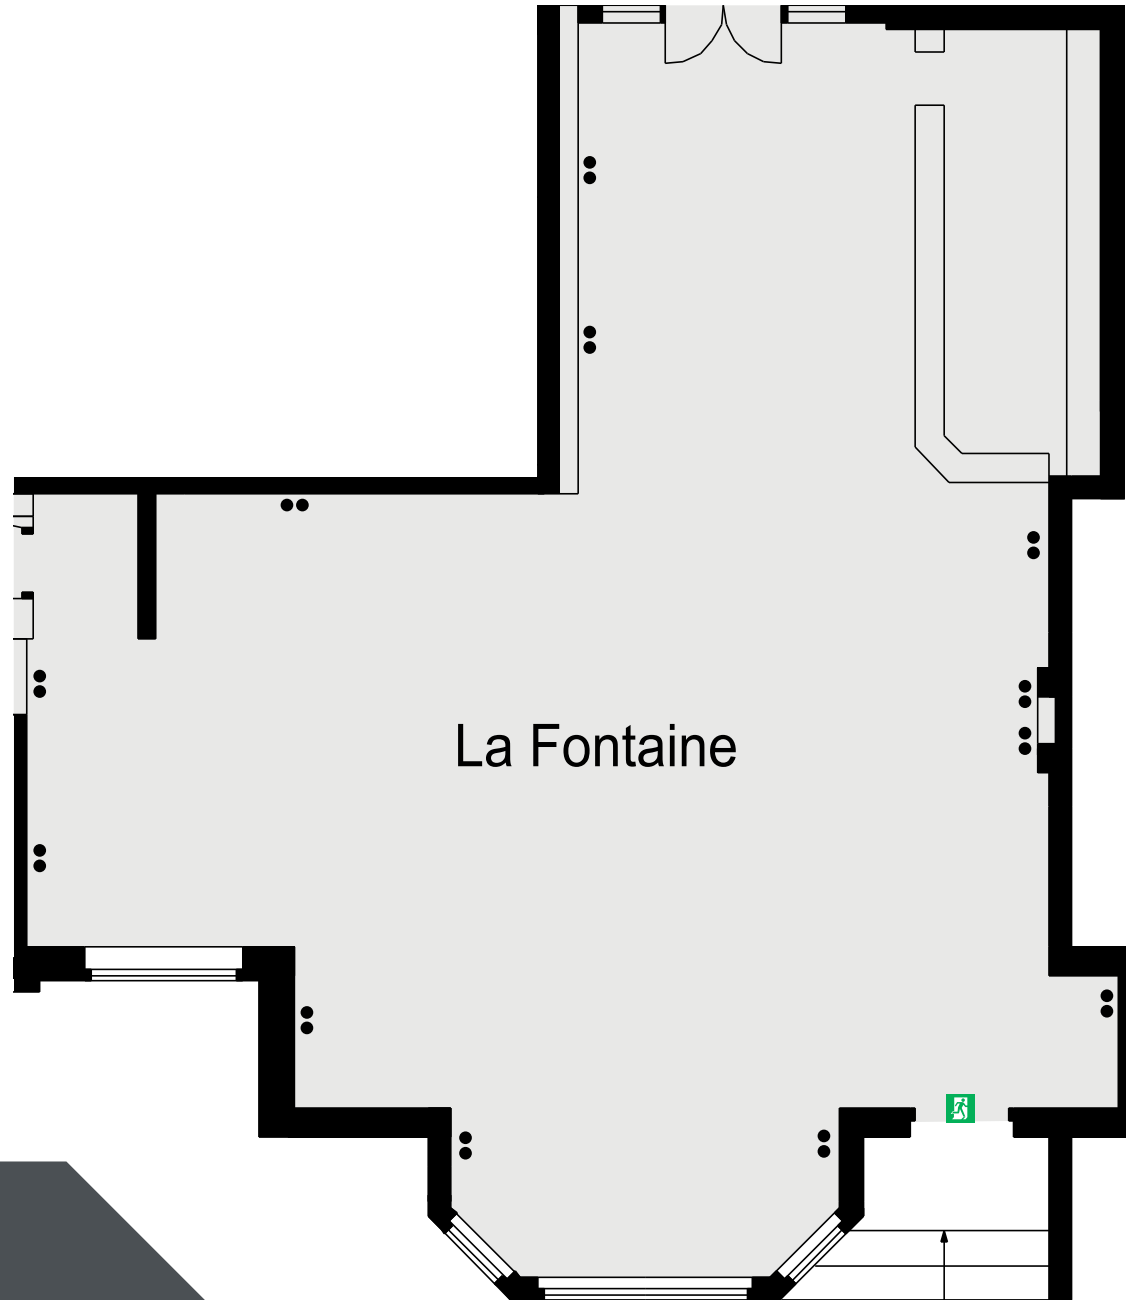

# DUNSTON HALL

THE QHOTELS COLLECTION

DUNSTON HALL

THE QHOTELS COLLECTION

GROUND FLOOR

DUNSTON HALL

THE QHOTELS COLLECTION

FIRST FLOOR

**KEY**

- Single 13amp Power Point
- Double 13amp Power Point
- ☎ Telephone Socket
- ♿ Wheelchair Access
- 🚪 Fire Exit

**DUNSTON HALL**

THE QHOTELS COLLECTION

GROUND FLOOR

## KEY

- Single 13amp Power Point
- Double 13amp Power Point
- ☎ Telephone Socket
- ♿ Wheelchair Access
- 🚪 Fire Exit

**KEY**

- Single 13amp Power Point
- Double 13amp Power Point
- ☎ Telephone Socket
- ♿ Wheelchair Access
- 🚪 Fire Exit

**KEY**

- Single 13amp Power Point
- Double 13amp Power Point
- ☎ Telephone Socket
- ♿ Wheelchair Access
- 🚪 Fire Exit

**KEY**

- Single 13amp Power Point
- Double 13amp Power Point
- ☎ Telephone Socket
- ♿ Wheelchair Access
- 🚪 Fire Exit