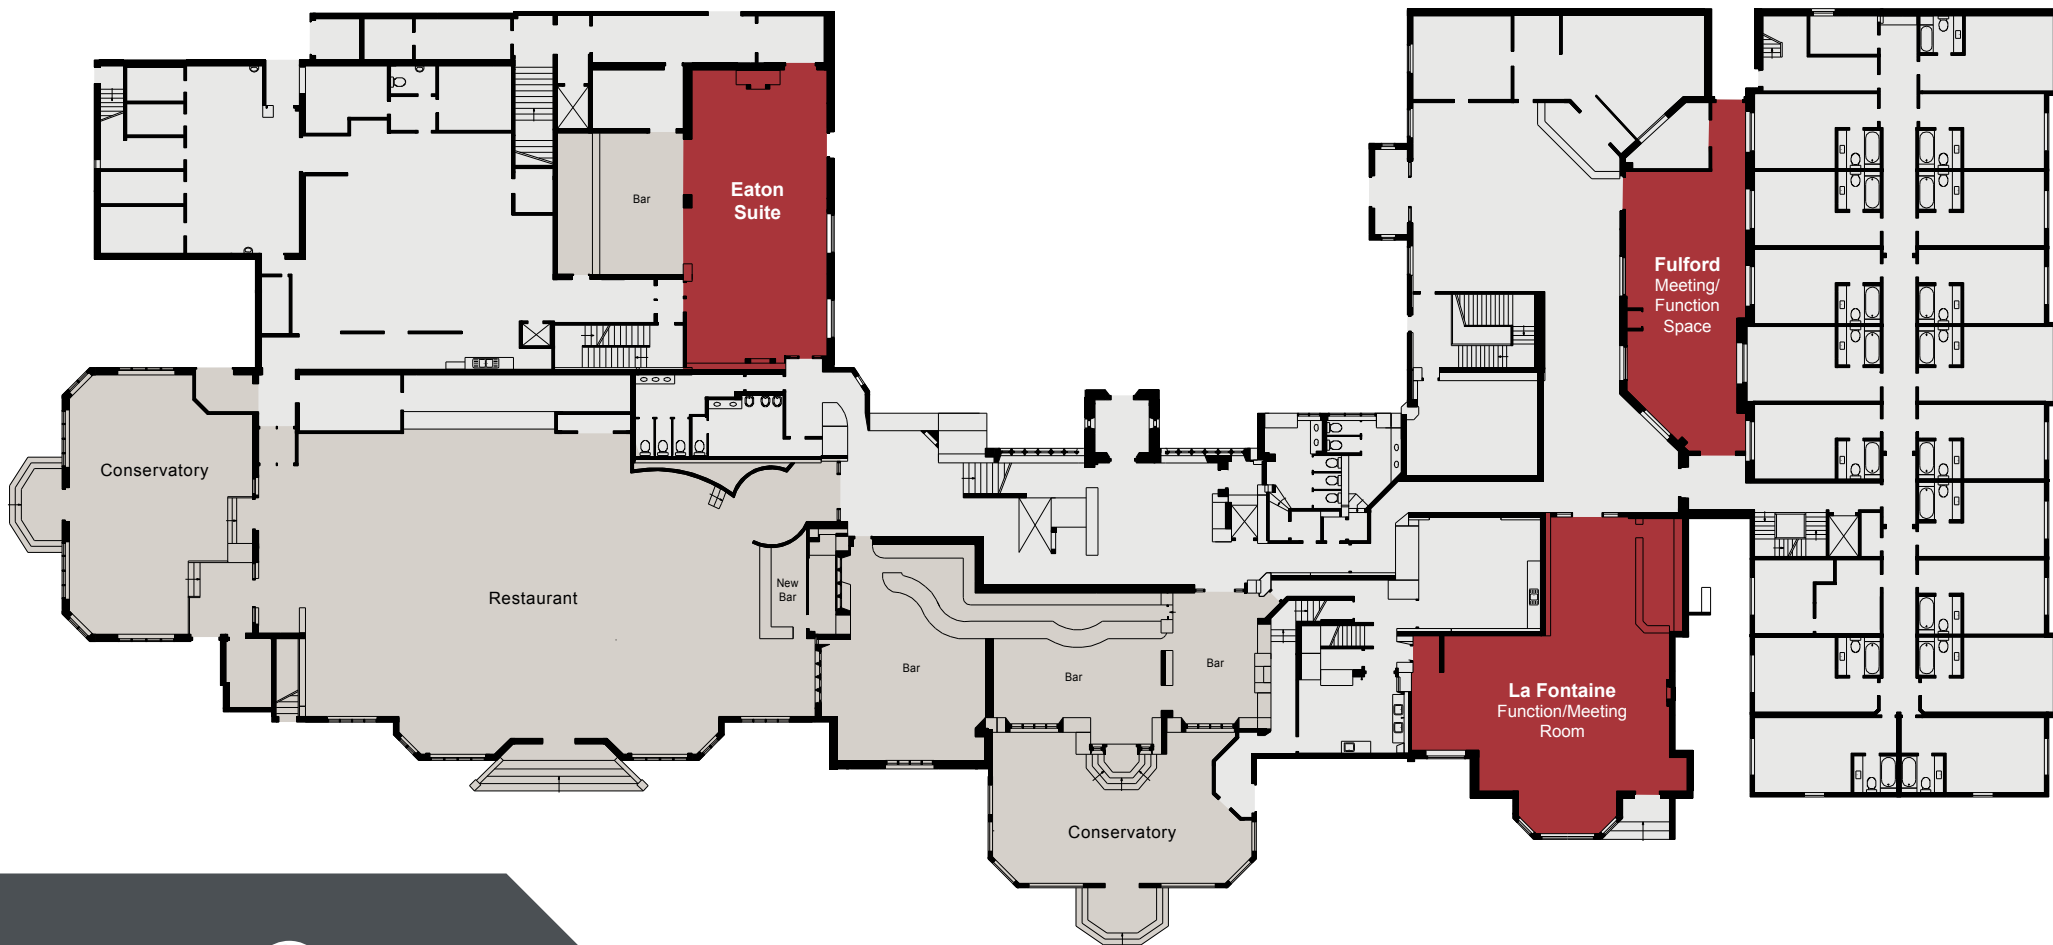

# DUNSTON HALL

THE QHOTELS COLLECTION

DUNSTON HALL

THE QHOTELS COLLECTION

GROUND FLOOR

DUNSTON HALL

THE QHOTELS COLLECTION

FIRST FLOOR

**KEY**

- Single 13amp Power Point
- Double 13amp Power Point
- ☎ Telephone Socket
- ♿ Wheelchair Access
- 🚪 Fire Exit

**DUNSTON HALL**

THE QHOTELS COLLECTION

GROUND FLOOR

## KEY

- Single 13amp Power Point
- Double 13amp Power Point
- ☎ Telephone Socket
- ♿ Wheelchair Access
- 🚪 Fire Exit

**KEY**

- Single 13amp Power Point
- Double 13amp Power Point
- ☎ Telephone Socket
- ♿ Wheelchair Access
- 🚪 Fire Exit

## KEY

- Single 13amp Power Point
- Double 13amp Power Point
- ☎ Telephone Socket
- ♿ Wheelchair Access
- 🚪 Fire Exit

DUNSTON HALL

THE QHOTELS COLLECTION

FIRST FLOOR