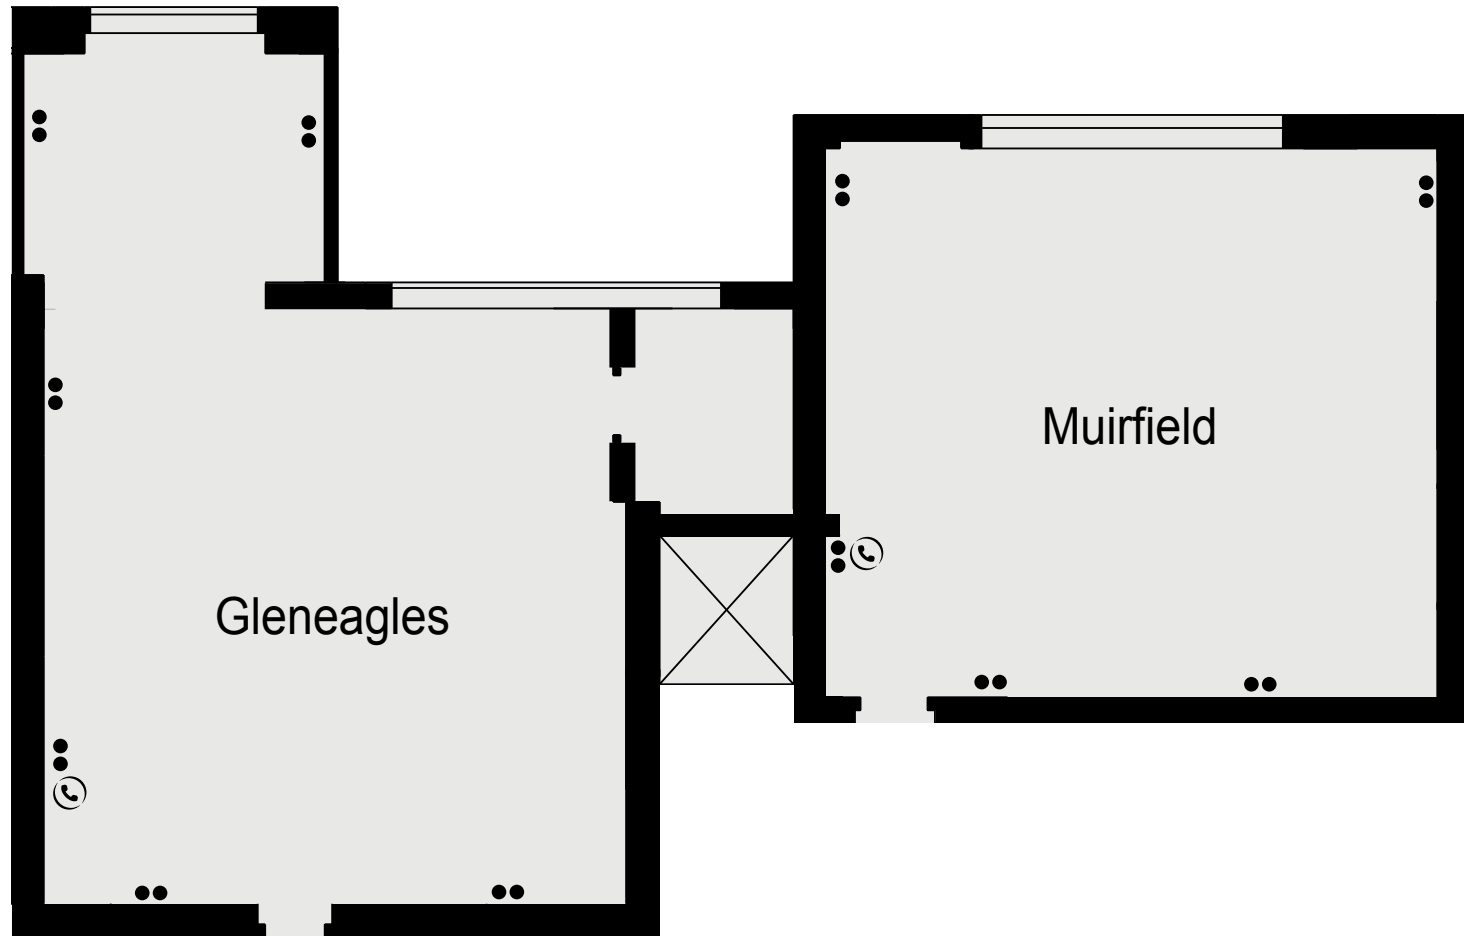

**KEY**

- Single 13amp Power Point
- Double 13amp Power Point
- ☎ Telephone Socket
- ♿ Wheelchair Access
- 🚪 Fire Exit

**DUNSTON HALL**

THE QHOTELS COLLECTION

GROUND FLOOR

## KEY

- Single 13amp Power Point
- Double 13amp Power Point
- ☎ Telephone Socket
- ♿ Wheelchair Access
- 🚪 Fire Exit

**KEY**

- Single 13amp Power Point
- Double 13amp Power Point
- ☎ Telephone Socket
- ♿ Wheelchair Access
- 🚪 Fire Exit

**KEY**

- Single 13amp Power Point
- Double 13amp Power Point
- ☎ Telephone Socket
- ♿ Wheelchair Access
- 🚪 Fire Exit

**KEY**

- Single 13amp Power Point
- Double 13amp Power Point
- ☎ Telephone Socket
- ♿ Wheelchair Access
- 🚪 Fire Exit